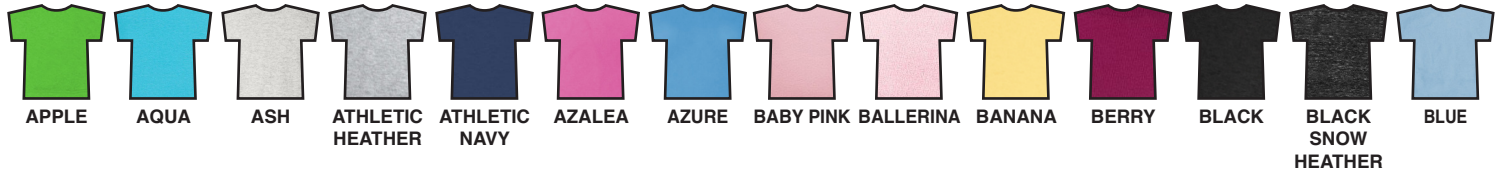

2020 APPAREL COLOR SWATCHES

Additional Colors on Back

2020 APPAREL COLOR SWATCHES

For all of your apparel needs
please contact:

BOBBI LARSON

blarson@bimmridder.com

Toll Free: 800-388-3479

Phone: 319-364-3479