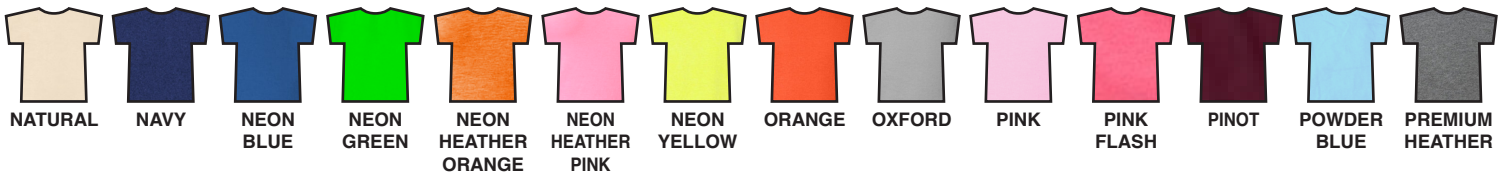

2020 APPAREL COLOR SWATCHES

Additional Colors on Back

2020 APPAREL COLOR SWATCHES

For all of your apparel needs
please contact:

BOBBI LARSON

blarson@bimmridder.com

Toll Free: 800-388-3479

Phone: 319-364-3479