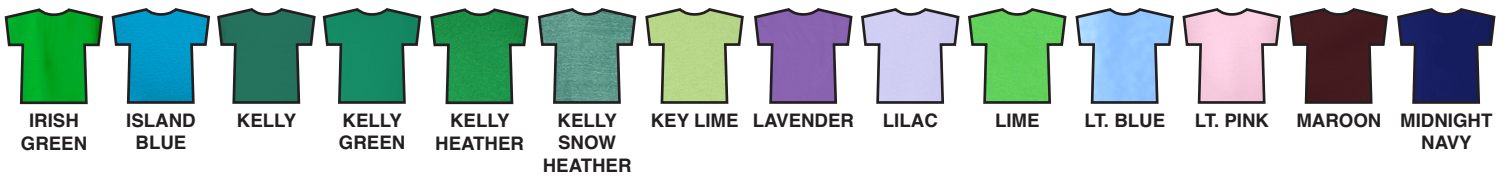

2020 APPAREL COLOR SWATCHES

Additional Colors on Back

2020 APPAREL COLOR SWATCHES

For all of your apparel needs
please contact:

BOBBI LARSON

blarson@bimmridder.com

Toll Free: 800-388-3479

Phone: 319-364-3479